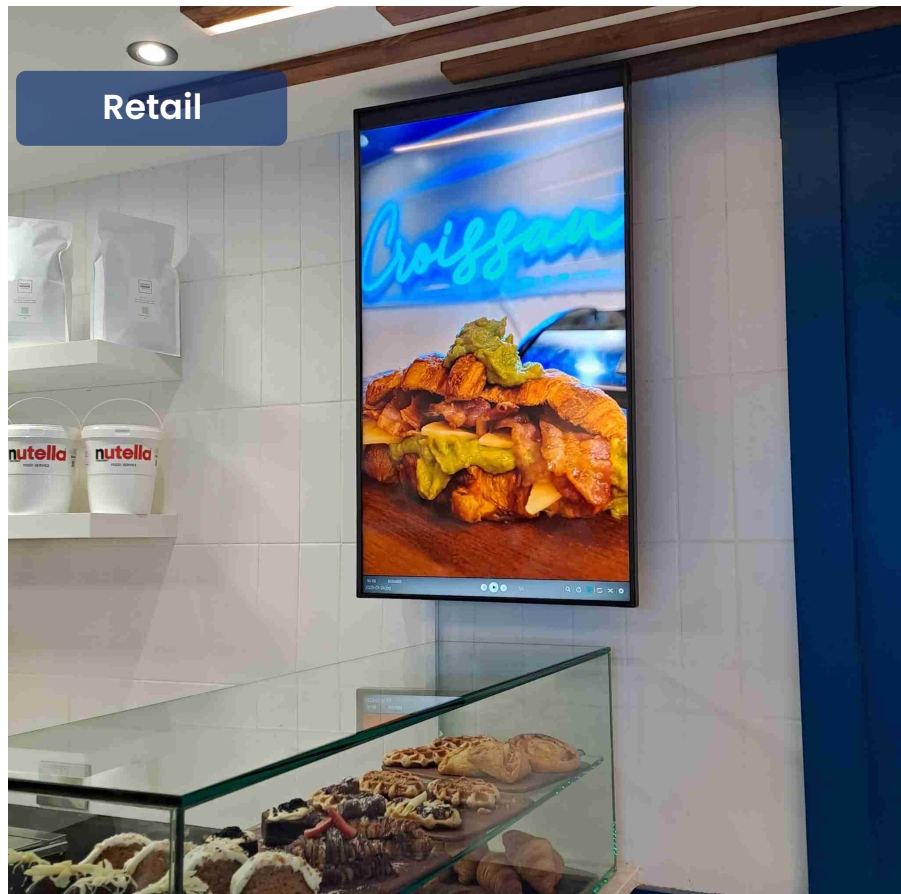

Application