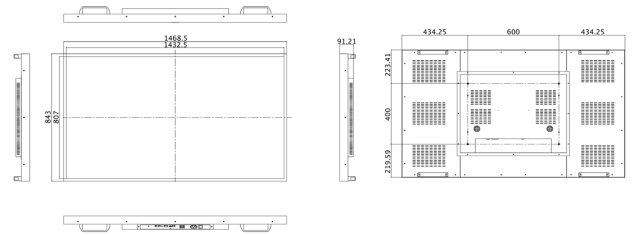

## 65" Inch

Panel	Display Size	65 Inch	
	Resolution	1920x1080	
	Display Area (mm)	1432.5x807	
	Pixel Pitch	0.744x0.744	
	Aspect Ratio	16:9	
	Brightness (cd/m <sup>2</sup> )	450	
	Colour	1.07G	
Audio	Viewing Angle	178°	
	Contrast Ratio	5000:1	
Inputs	Speaker Type	2x2W, 4Ω	
	Video	HDMI, VGA, Audio Socket (3.5mm)	
Power	Control	RS-232	
	Power Consumption (W)	280	
Mechanical	Input Voltage	AC110~240V(50Hz~60Hz)	
	Unit Size (WxHxD mm)	1468.5x843x91.21	
	Package Size (WxHxD mm)	1650x1030x340	
	VESA Holes (mm)	600x400	
	Net Weight (kg)	52.3	
Environmental	Gross Weight (kg)	66.1	
	Operating Temperature	0°C to 50°C	
Computer	Internal Media Player	Media Formats	Video (MPG, AVI, MP4, RM, RMVB, TS), Audio (MP3, WMA), Image (JPG, GIF, BMP, PNG)
		Media Resolution	1080x1920
		Internal Memory	6GB
		CPU	Dual-Core Cortex-A9 @1.6GHz
		GPU	Mali-400 MP4 @400MHz
		RAM	1GB DDR3
		ROM	8GB NAND
		USB	USB2.0 HOST (x2)
		LAN	10/100M Ethernet (Network version screen only)
		Wi-Fi	802.11b/g/n (Network version screen only)
Accessories	OS	Android 4.2.2	
	Graphic Engine	OpenGL ES 1.1/2.0, OpenVG 1.1	
Included	Remote Control, User Manual, Power Lead		
	Optional	Network Upgrade	

## 84" Inch

Panel	Display Size	84 Inch
	Resolution	3840x2160
	Display Area (mm)	1863.5x1049.63
	Pixel Pitch	0.970x0.970
	Aspect Ratio	16:9
	Brightness (cd/m <sup>2</sup> )	450
	Colour	1.06B
	Viewing Angle	178°
	Contrast Ratio	2000:1
Audio	Speaker Type	2x2W, 4Ω
Inputs	Video	HDMI (1080p), HDMI (4K), VGA, DVI, AV1, AV2, YPbPr, RGB/HV, Audio Socket (3.5mm)
	Control	RS-232
Power	Power Consumption (W)	420
	Input Voltage	AC110~240V(50Hz~60Hz)
Mechanical	Unit Size (WxHxD mm)	1915x1107x93
	Package Size (WxHxD mm)	2140x1450x450
	VESA Holes (mm)	600x400/600x800
	Net Weight (kg)	83.5
	Gross Weight (kg)	175.5
Environmental	Operating Temperature	0°C to 50°C
Accessories	Included	Remote Control, User Manual, Power Lead