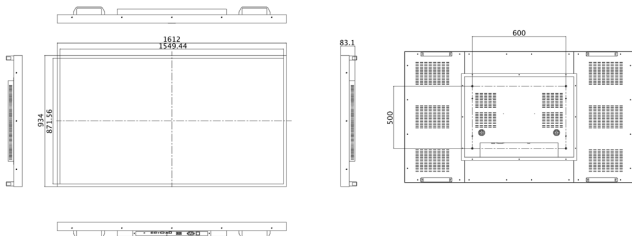

70" Inch

Panel	Display Size	70 Inch	
	Resolution	1920x1080	
	Display Area (mm)	1549.44x871.56	
	Pixel Pitch	0.807x0.807	
	Aspect Ratio	16:9	
	Brightness (cd/m²)	450	
	Colour	16.7M	
Audio	Viewing Angle	178°	
	Contrast Ratio	4000:1	
Inputs	Speaker Type	2x2W, 4Ω	
	Video	HDMI, VGA, Audio Socket (3.5mm)	
Power	Control	RS-232	
	Power Consumption (W)	350	
Mechanical	Input Voltage	AC110~240V(50Hz~60Hz)	
	Unit Size (WxHxD mm)	1612x934x83.1	
	Package Size (WxHxD mm)	1800x1110x340	
	VESA Holes (mm)	600x500	
	Net Weight (kg)	63.2	
Environmental	Gross Weight (kg)	68	
	Operating Temperature	0°C to 50°C	
Computer	Internal Media Player	Media Formats	Video (MPG, AVI, MP4, RM, RMVB, TS), Audio (MP3, WMA), Image (JPG, GIF, BMP, PNG)
		Media Resolution	1080x1920
		Internal Memory	6GB
		CPU	Dual-Core Cortex-A9 @1.6GHz
		GPU	Mali-400 MP4 @400MHz
		RAM	1GB DDR3
		ROM	8GB NAND
		USB	USB2.0 HOST (x2)
		LAN	10/100M Ethernet (Network version screen only)
		Wi-Fi	802.11b/g/n (Network version screen only)
Accessories	OS	Android 4.2.2	
	Graphic Engine	OpenGL ES 1.1/2.0, OpenVG 1.1	
Included	Remote Control, User Manual, Power Lead		
	Optional	Network Upgrade